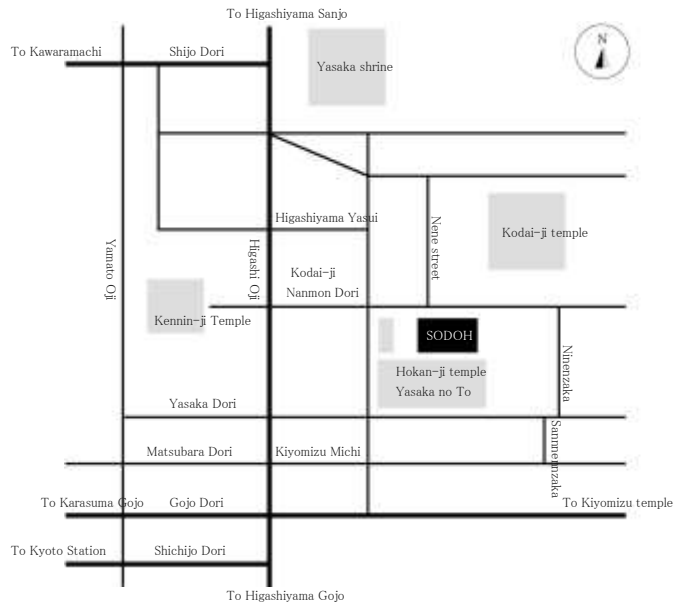

## Location & Land Information

〒605-0827 京都府京都市東山区八坂通下河原東入八坂上町366  
 366 Yasaka kamimachi, Shimogawara higashi-iru,  
 Yasaka-dori, Higashiyama-ku, Kyoto-shi, Kyoto 605-0827 JAPAN

### ■ By Train

17 min from the exit No.2 of Kawaramachi station (Hankyu Kyoto line)  
 10 min from the exit No.6 of Gion Shijo station (Keihan railway)

### ■ By Bus

20 min from the Kyoto station. Take the bus No. 206 at the bus terminal D-2 at the Kyoto station and get off at Higashiyama Yasui, the restaurant is 3 min walk.

## \_ Location